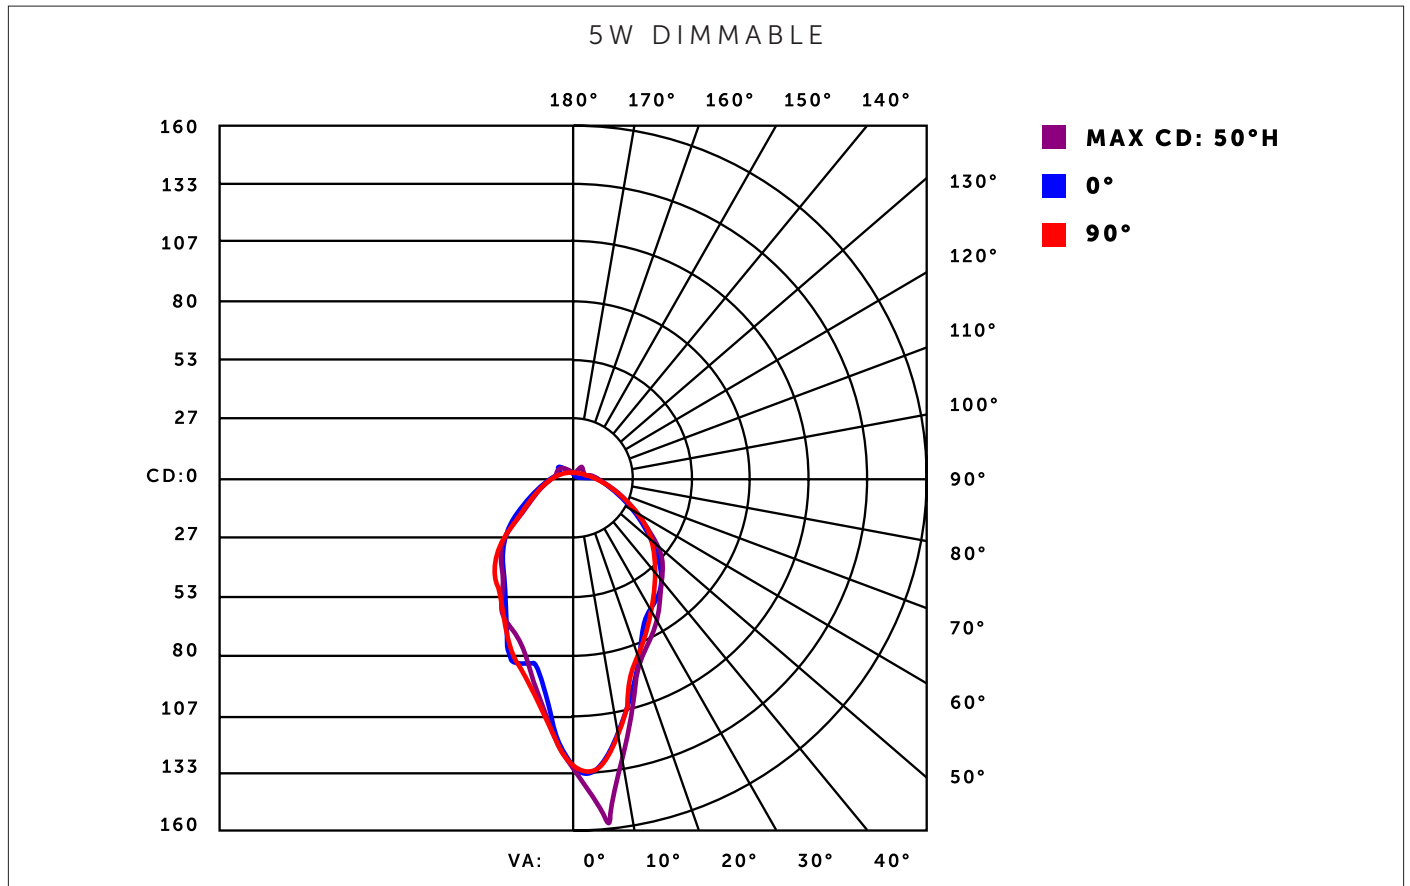

BUSTER + PUNCH

BUSTER BULB / TEARDROP

TECH SPEC

BUSTER BULB / CRYSTAL

BUSTER BULB / GOLD

BUSTER BULB / SMOKED

BUSTER BULB

The World's first designer LED bulb. This bulb consumes just 1/20th of the energy of traditional bulbs with a life span of 30,000 hours. Available in CRYSTAL, GOLD or SMOKED finish. The resin light pipe at the centre of the bulb is where all the magic happens, allowing the bulb to create a subtle ambient light whilst at the same time throw focused spot light onto tables & surfaces below. The bulb fits in any E27 screw light fitting, but looks especially great when teamed up with our HEAVY METAL or HOOKED lighting ranges.

5W DIMMABLE

busterandpunch.com
info@busterandpunch.com

POLAR CANDELA DISTRIBUTION

busterandpunch.com
info@busterandpunch.com

CRI 1931

5W DIMMABLE

CIE 1931 Chromaticity Cx: 0.4629
CIE 1931 Chromaticity Cy: 0.4145