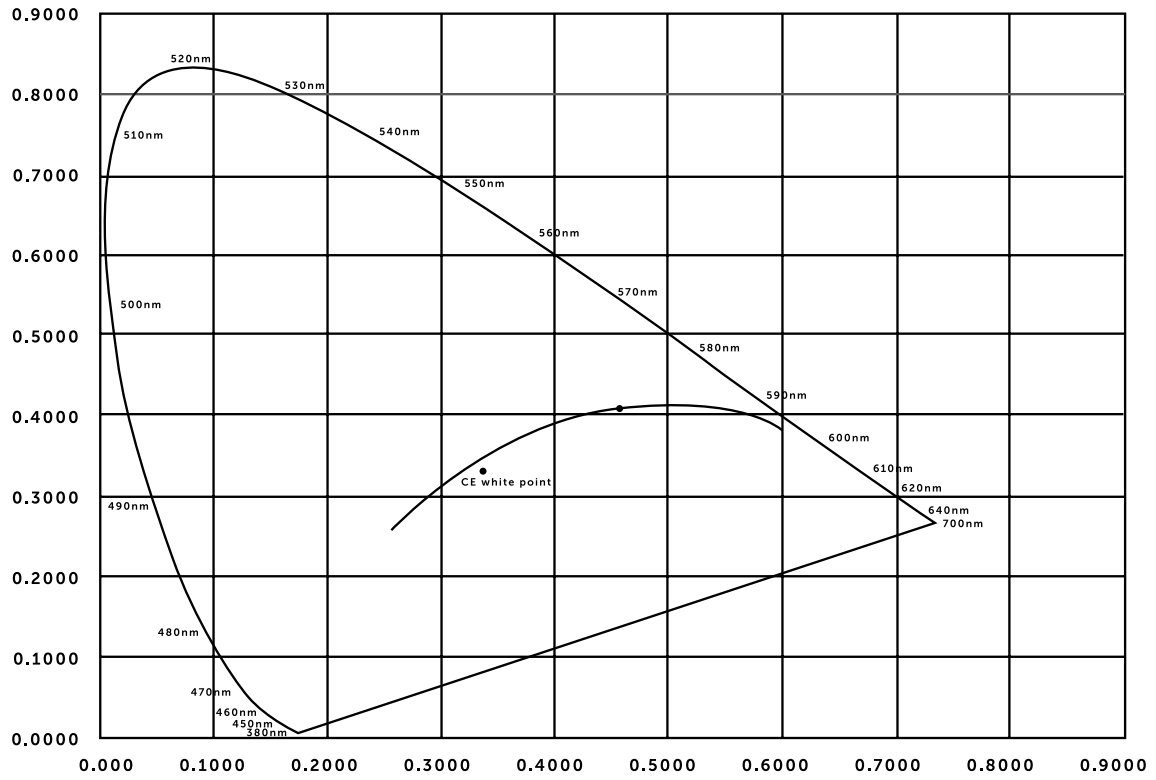

5W DIMMABLE

busterandpunch.com
info@busterandpunch.com

POLAR CANDELA DISTRIBUTION

busterandpunch.com
info@busterandpunch.com

CRI 1931

5W DIMMABLE

CIE 1931 Chromaticity Cx: 0.4629
CIE 1931 Chromaticity Cy: 0.4145