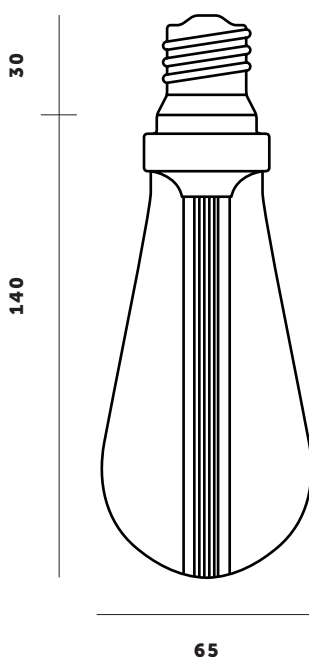

BUSTER + PUNCH

BUSTER BULB / TEARDROP

TECH SPEC

BUSTER BULB / CRYSTAL

BUSTER BULB / GOLD

BUSTER BULB / SMOKED

BUSTER BULB

The World's first designer LED bulb. This bulb consumes just 1/20th of the energy of traditional bulbs with a life span of 30,000 hours. Available in CRYSTAL, GOLD or SMOKED finish. The resin light pipe at the centre of the bulb is where all the magic happens, allowing the bulb to create a subtle ambient light whilst at the same time throw focused spot light onto tables & surfaces below. The bulb fits in any E27 screw light fitting, but looks especially great when teamed up with our HEAVY METAL or HOOKED lighting ranges.

busterandpunch.com
info@busterandpunch.com

BUSTER BULB / TEARDROP / DIMMABLE

TECH SPEC

<p>FINISH</p>	<p>SKU</p>
<p> Crystal / Dimmable</p> <p> Gold / Dimmable</p> <p> Smoked / Dimmable</p>	<p>BB-TD-E27-D-CR-B</p> <p>BB-TD-E27-D-GO-B</p> <p>BB-TD-E27-D-SM-B</p>
<p>SPECIFICATIONS</p>	
<p>Power: 5W Type: Dimmable LED Screw fitting: E27 Supply: 240 VAC Expected Life: 30 000 hrs Lumen: Crystal max 250, Gold max 200, Smoked max 130. Light appearance: Crystal 2700k, Gold 2500k, Smoked 2600k. CRI: 80</p>	<p>Power factor: 0.88 Recommended dimmer module: Buster + Punch LED module. (Sold with our dimmer switches) Please note: Not suitable for DALI dimming systems. CE certified.* For indoor use only.</p>