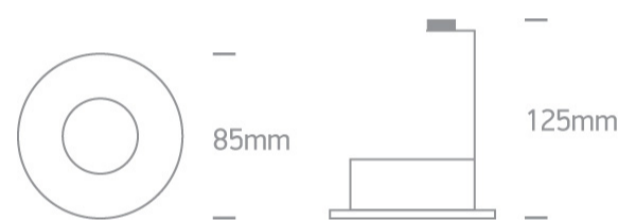

01 Recessed Spots Fixed > The Semi Dark Light Range Aluminium

10105DG/W

Semi trimless dark Light Recessed MR16 spot with GU10 lampholder.

Complies with standard EN60598-1 and any other specific standards.

Downloads

Dimensions

Physical Specification

Item Group	01 Recessed Spots Fixed
Family	The Semi Dark Light Range Aluminium
Order Code	10105DG/W
Colour	White
Material	Aluminium
Shape	Circular
Height	125mm
Diameter	85mm
Cutout Hole Diameter	76mm
Recessed Ceiling	Yes
Depth Required	155mm
Indoor	Yes

Packing Info

Box Length

10cm

Box Width

10cm

Box Height

6cm

Box Weight