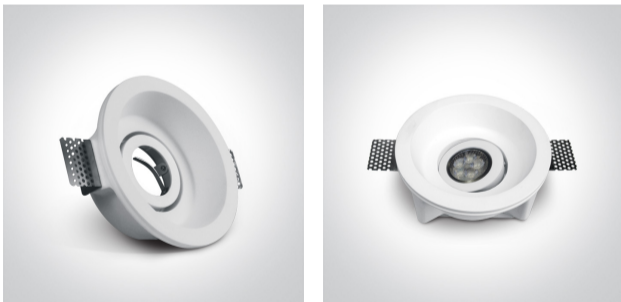

03 Recessed Spots Adjustable > The Trimless GU10 Range Gypsum

11105GT4

Recessed Trimless adjustable MR16 spot with GU10 lamp holder.

Complies with standard EN60598-1 and any other specific standards.

Downloads

Dimensions

Gallery

Physical Specification

Item Group	03 Recessed Spots Adjustable
Family	The Trimless GU10 Range Gypsum
Order Code	11105GT4
Colour	White
Material	Gypsum
Shape	Circular
Height	60mm

Diameter	155mm
Cutout Hole Diameter	156mm
Recessed trimless ceiling	Yes
Depth Required	140mm
Indoor	Yes
Adjustable	2 Directions