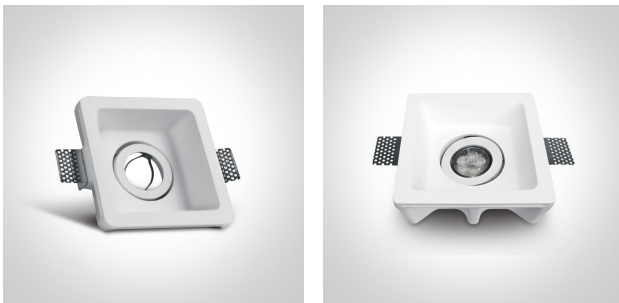

Gallery

Physical Specification

Item Group

03 Recessed Spots Adjustable

Family

The Trimless GU10 Range Gypsum

Order Code

51105GT4

Colour

White

Material

Gypsum

Shape

Rectangular

Length

155mm