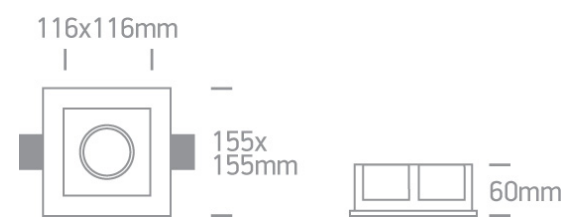

## 51105GT4

Recessed Trimless adjustable MR16 spot with GU10 lamp holder.

Complies with standard EN60598-1 and any other specific standards.

### Dimensions

White

Material

Gypsum

Shape

Rectangular

Length

155mm

Width	155mm
Height	60mm
Cutout Hole Width	156mm
Cutout Hole Length	156mm
Recessed trimless ceiling	Yes
Depth Required	140mm
Indoor	Yes
Adjustable	2 Directions