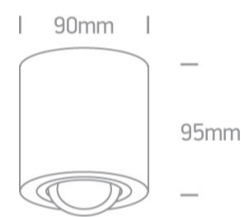

13 Wall & Ceiling>The GU10 Ceiling Lights Aluminium

12105AB/AL

10w MR16 GU10 Ceiling Light.

Complies with standard EN60598-1 and any other specific standards.

Downloads

Dimensions

Physical Specification

Item Group	13 Wall & Ceiling
Family	The GU10 Ceiling Lights Aluminium
Order Code	12105AB/AL
Colour	Aluminium
Material	Aluminium
Shape	Circular
Height	90mm
Diameter	95mm
Surface Ceiling	Yes
Indoor	Yes
Adjustable	2 Directions