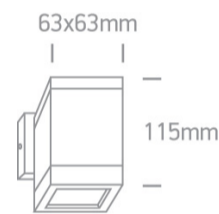

13 Wall & Ceiling>GU10 Outdoor Cubes Die cast

67130F/G

35W MR16 GU10 Die Cast, GU10 Outdoor Cubes.

Complies with standard EN60598-1 and any other specific standards

Downloads

Dimensions

Physical Specification

Item Group	13 Wall & Ceiling
Family	GU10 Outdoor Cubes Die cast
Order Code	67130F/G
Colour	Grey
Material	Die Cast
Shape	Rectangular
Length	63mm
Width	63mm
Height	115mm
Surface Wall	Yes
Indoor	Yes
Outdoor	Yes