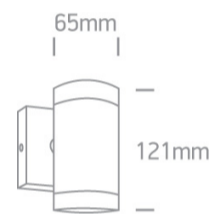

13 Wall & Ceiling>GU10 Outdoor Cylinders Die cast

67130E/G

35W MR16 GU10 Die Cast, GU10 Outdoor Cylinders.

Complies with standard EN60598-1 and any other specific standards

Downloads

Dimensions

Physical Specification

Item Group	13 Wall & Ceiling
Family	GU10 Outdoor Cylinders Die cast
Order Code	67130E/G
Colour	Grey
Material	Die Cast
Shape	Circular
Height	65
Diameter	121
Surface Wall	Yes
Indoor	Yes
Outdoor	Yes
Adjustable	No