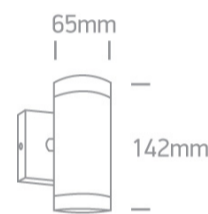

13 Wall & Ceiling>GU10 Outdoor Cylinders Die cast

67130/W

GU10, 2X35W, wall outdoor cylinder, IP54.

Complies with standard EN60598-1 and any other specific standards.

Downloads

Dimensions

Physical Specification

Item Group	13 Wall & Ceiling
Family	GU10 Outdoor Cylinders Die cast
Order Code	67130/W
Colour	White
Material	Die Cast
Shape	Circular
Height	142mm
Diameter	65mm
Surface Wall	Yes
Indoor	Yes
Outdoor	Yes
Adjustable	No

Illumination Data

Illumination Diagram

Packing Info

Box Length

12cm

Box Width

9cm

Box Height