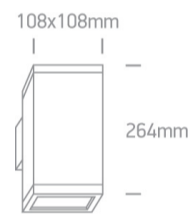

13 Wall & Ceiling>PAR30 Outdoor Cubes Die cast

67132A/G

75W PAR30 E27 Die Cast, PAR30 Outdoor Cubes.

Complies with standard EN60598-1 and any other specific standards

Downloads

Dimensions

Physical Specification

Item Group	13 Wall & Ceiling
Family	PAR30 Outdoor Cubes Die cast
Order Code	67132A/G
Colour	Grey
Material	Die Cast
Shape	Rectangular
Length	108mm
Width	108mm
Height	264mm
Surface Wall	Yes
Indoor	Yes
Outdoor	Yes