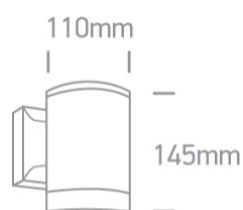

13 Wall & Ceiling>PAR30 Outdoor Cylinders Die cast

67132E/G

75W PAR30 E27 Die Cast, PAR30 Outdoor Cylinders.

Complies with standard EN60598-1 and any other specific standards

Downloads

Dimensions

Physical Specification

Item Group	13 Wall & Ceiling
Family	PAR30 Outdoor Cylinders Die cast
Order Code	67132E/G
Colour	Grey
Material	Die Cast
Shape	Circular
Height	110
Diameter	145
Surface Wall	Yes
Indoor	Yes
Outdoor	Yes
Adjustable	No