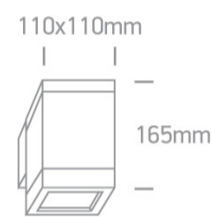

13 Wall & Ceiling > PAR30 Outdoor Cubes Die cast

67132F/G

75W PAR30 E27 Die Cast, PAR30 Outdoor Cubes.

Complies with standard EN60598-1 and any other specific standards

Downloads

Dimensions

Physical Specification

Item Group	13 Wall & Ceiling
Family	PAR30 Outdoor Cubes Die cast
Order Code	67132F/G
Colour	Grey
Material	Die Cast
Shape	Rectangular
Length	110mm
Width	110mm
Height	165mm
Surface Wall	Yes
Indoor	Yes
Outdoor	Yes