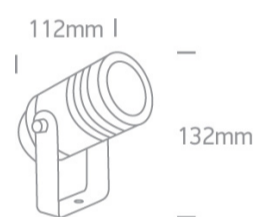

Dimensions