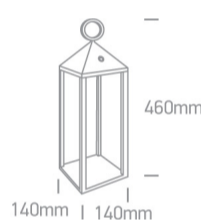

Downloads

Dimensions

Physical Specification

Item Group	20 Garden & Underwater
Family	Rechargeable Path Light
Order Code	67462/B/W
Colour	Black
Material	Die Cast
Shape	Rectangular
Length	140mm
Width	140mm
Height	460mm
Surface Floor/Ground	Yes
Indoor	Yes
Outdoor	Yes