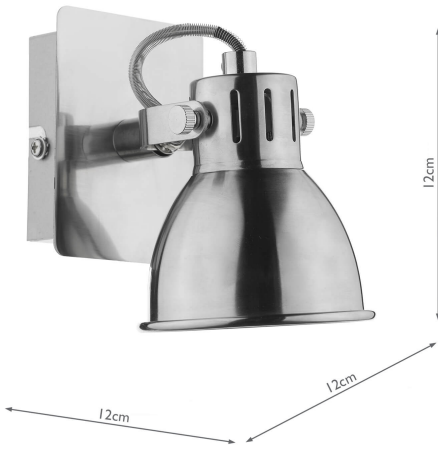

# Idaho Single Wall Bracket GU10 Natural Chrome

RRP

£38.40 (inc VAT)

## TECHNICAL DATA

Measurements	D12 x H12 x W12cm
Fixing Plate Dimensions	D2.5 x H7.5 x W5.5cm
Finish	Natural Chrome
Material	Metal
Nett Weight (kg)	0.5 kg
Primary Light:	
Lamp	1 x 35w max GU10 Reflector
Recommended Lamp	BUL-GU10-LED-8