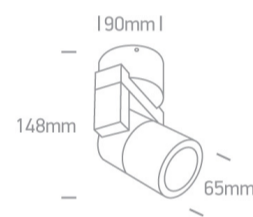

13 Wall & Ceiling>The GU10 Indoor/Outdoor Spots

67164/AL

35W MR16 GU10 Indoor/Outdoor Spots.

Complies with standard EN60598-1 and any other specific standards.

Downloads

Dimensions

Physical Specification

Item Group	13 Wall & Ceiling
Family	The GU10 Indoor/Outdoor Spots
Order Code	67164/AL
Colour	Aluminium
Material	Aluminium
Shape	Circular
Surface Ceiling	Yes
Surface Wall	Yes
Surface Floor/Ground	Yes
Indoor	Yes
Outdoor	Yes
Adjustable	1 Direction