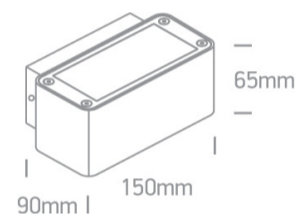

14 Wall & Ceiling LED>Outdoor Wall Up & Down Lights

67342/G/W

4x3W LED wall light, IP54, ideal for both indoor and outdoor installation.

Complete with driver.

Complies with standard EN60598-1 and any other specific standards.

Downloads

Dimensions

Gallery

Physical Specification

Item Group

14 Wall & Ceiling LED

Family

Outdoor Wall Up & Down Lights

Length

150mm

Width	90mm
Height	65mm
Surface Wall	Yes
Indoor	Yes
Outdoor	Yes
Adjustable	No

Electrical Characteristics

Gear	Built In
Fitting + Driver	
Input Voltage	220-240V
50 Hz	Yes
60 Hz	Yes
Safety Class	
Power(Watts)	4x3W
IP Rating	IP54
Light Source	LED built in
Dimmable	No
F Mark	

Illumination Data

Colour Temperature	3000K
Lumen Output	350lm
Light Efficiency	29,16lm/W
Illumination Diagram	

Packing Info

Box Length	16cm
Box Width	7cm
Box Height	10cm
Box Weight	0,9kg
Pcs/Carton	12
Barcode	5291889034872
HS Code	9405409900