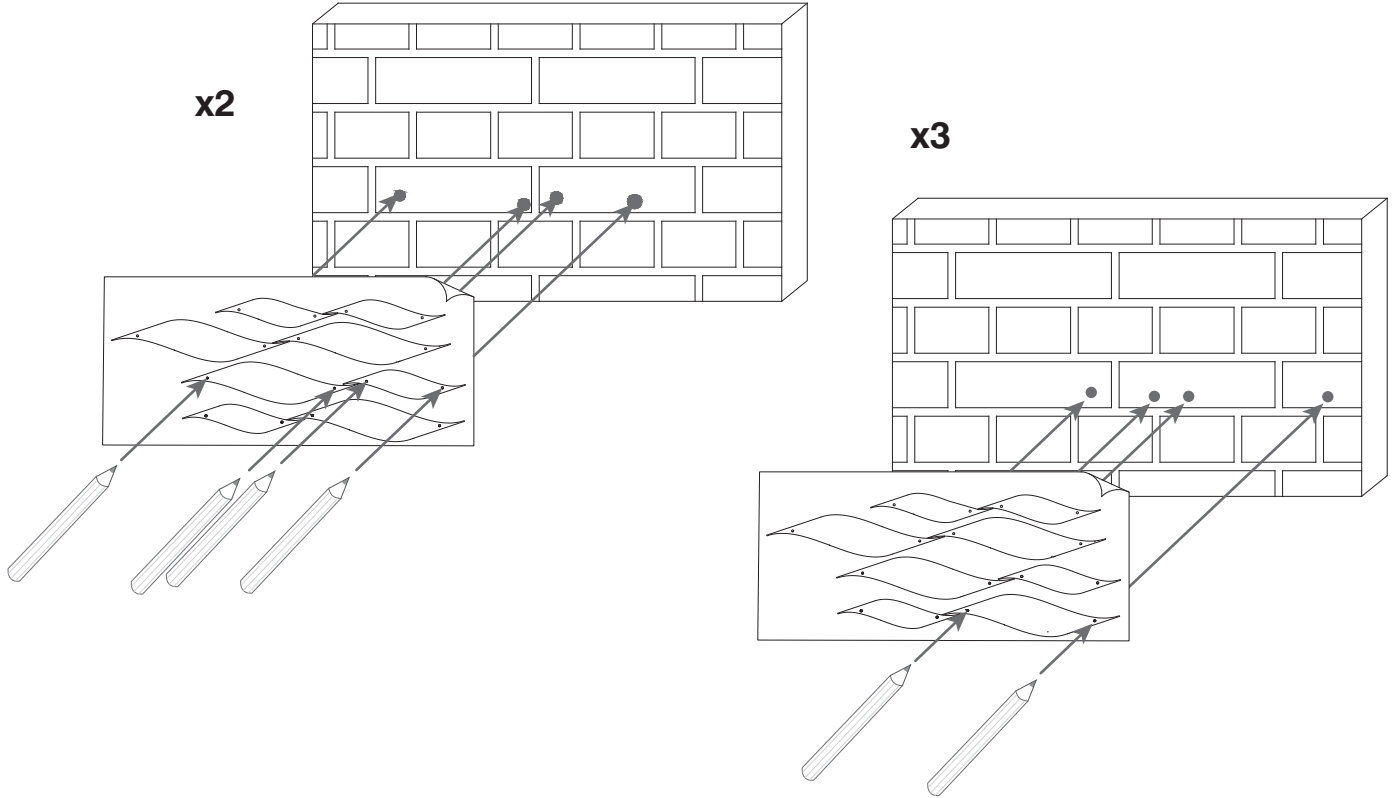

Rizz 345mm Wall fixture

Designer: Ramon Valls

05-1819-27-27V0

	Finish	Material
Structure	Brass	Aluminium
Diffuser	Tinted	Methacrylate

TECHNICAL CHARACTERISTICS

Light source

Light source: LED
Light source power (W): 6W
Luminaire total power (W): 8.2W
Color temperature: LED warm-white
3000K
CRI: 80
Qty Leds: 6
Life Time: 50.000h L80B20
Bin / Grup: 7C1/7B4

The photograph may not match the reference exactly. Please read the product description to identify the finish.

1

2

3

3.1

3.2

4

1