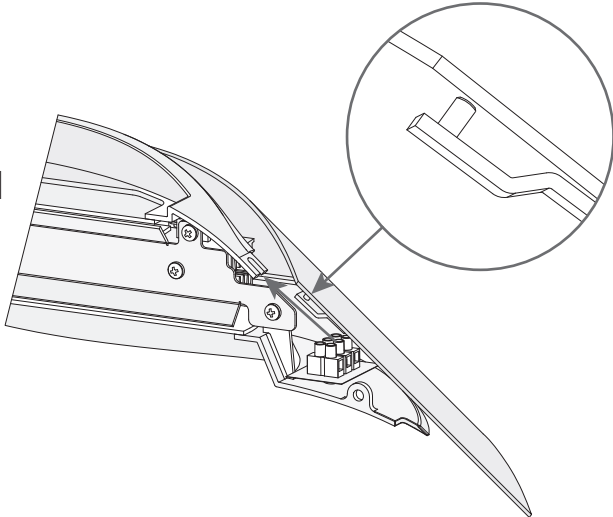

Rizz 345mm Wall fixture

Designer: Ramon Valls

05-1819-27-27V0

	Finish	Material
Structure	Brass	Aluminium
Diffuser	Tinted	Methacrylate

TECHNICAL CHARACTERISTICS

Light source

Light source: LED
Light source power (W): 6W
Luminaire total power (W): 8.2W
Color temperature: LED warm-white
3000K
CRI: 80
Qty Leds: 6
Life Time: 50.000h L80B20
Bin / Grup: 7C1/7B4

GEAR

Gear included: Yes, electronic
Voltage / Frequency:
110-240VAC/50-60Hz

Luminaire

Warranty: 2 Years

Logistics

Energy Efficiency: LED A++
EAN Code: 8435381493660
Net Weight (Kg): 0.37
Weight in Kg (packaged): 0.73
Packing: 410 x 120 x 115
Masterbox: 6

The photograph may not match the reference exactly. Please read the product description to identify the finish.

1

2

3

3.1

3.2

4

1