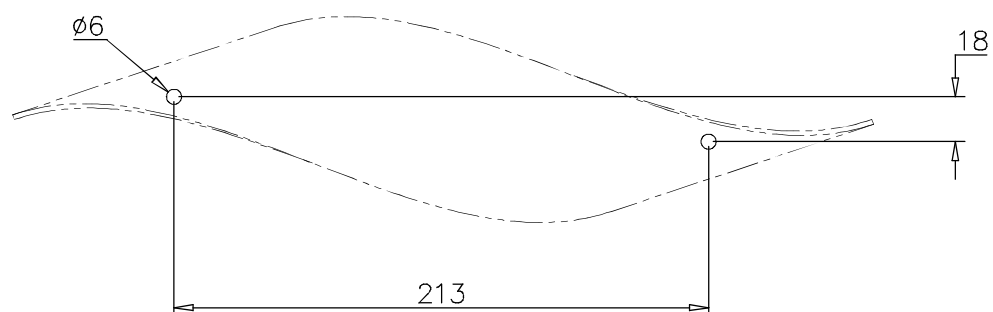

Rizz 345mm Wall fixture

Designer: Ramon Valls

05-1819-27-27V0

	Finish	Material
Structure	Brass	Aluminium
Diffuser	Tinted	Methacrylate

TECHNICAL CHARACTERISTICS

Light source

Light source: LED
Light source power (W): 6W
Luminaire total power (W): 8.2W
Color temperature: LED warm-white
3000K
CRI: 80
Qty Leds: 6
Life Time: 50.000h L80B20
Bin / Grup: 7C1/7B4

GEAR

Gear included: Yes, electronic
Voltage / Frequency:
110-240VAC/50-60Hz

Luminaire

Warranty: 2 Years

Logistics

Energy Efficiency: LED A++
EAN Code: 8435381493660
Net Weight (Kg): 0.37
Weight in Kg (packaged): 0.73
Packing: 410 x 120 x 115
Masterbox: 6

The photograph may not match the reference exactly. Please read the product description to identify the finish.

1

2

3

3.1

3.2

4

1