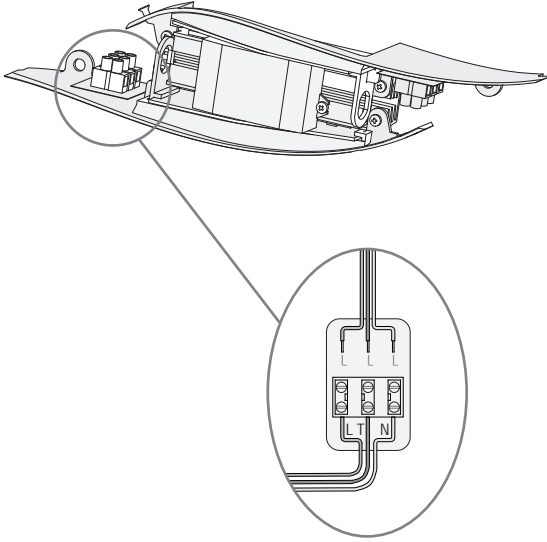

Rizz 345mm Wall fixture

Designer: Ramon Valls

05-1819-27-27V0

	Finish	Material
Structure	Brass	Aluminium
Diffuser	Tinted	Methacrylate

TECHNICAL CHARACTERISTICS

Light source

Light source: LED
Light source power (W): 6W
Luminaire total power (W): 8.2W
Color temperature: LED warm-white
3000K
CRI: 80
Qty Leds: 6
Life Time: 50.000h L80B20
Bin / Grup: 7C1/7B4

GEAR

Gear included: Yes, electronic
Voltage / Frequency:
110-240VAC/50-60Hz

Luminaire

Warranty: 2 Years

Logistics

Energy Efficiency: LED A++
EAN Code: 8435381493660
Net Weight (Kg): 0.37
Weight in Kg (packaged): 0.73
Packing: 410 x 120 x 115
Masterbox: 6

The photograph may not match the reference exactly. Please read the product description to identify the finish.

1

2

3

3.1

3.2

4

1