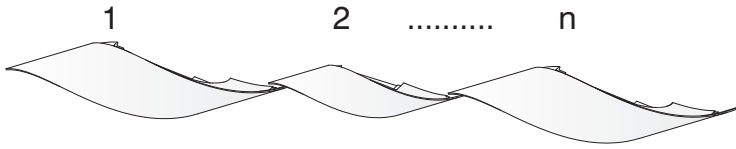

Rizz 345mm Wall fixture

Designer: Ramon Valls

05-1819-27-27V0

	Finish	Material
Structure	Brass	Aluminium
Diffuser	Tinted	Methacrylate

TECHNICAL CHARACTERISTICS

Light source

Light source: LED
Light source power (W): 6W
Luminaire total power (W): 8.2W
Color temperature: LED warm-white
3000K
CRI: 80
Qty Leds: 6
Life Time: 50.000h L80B20
Bin / Grup: 7C1/7B4

The photograph may not match the reference exactly. Please read the product description to identify the finish.

1

2

3

3.1

3.2

4

1