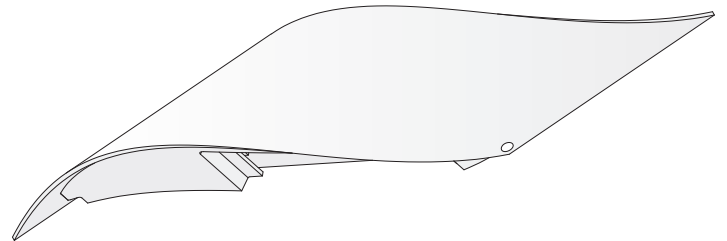

Rizz 345mm Wall fixture

Designer: Ramon Valls

05-1819-27-27V0

	Finish	Material
Structure	Brass	Aluminium
Diffuser	Tinted	Methacrylate

TECHNICAL CHARACTERISTICS

Light source

Light source: LED
Light source power (W): 6W
Luminaire total power (W): 8.2W
Color temperature: LED warm-white
3000K
CRI: 80
Qty Leds: 6
Life Time: 50.000h L80B20
Bin / Grup: 7C1/7B4

The photograph may not match the reference exactly. Please read the product description to identify the finish.

1

2

3

3.1

3.2

4

1