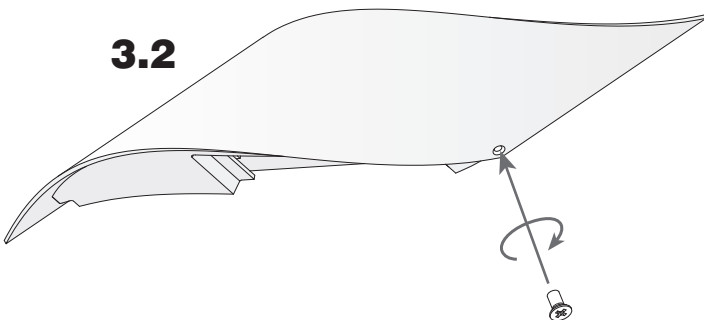

Rizz 345mm Wall fixture

Designer: Ramon Valls

05-1819-27-27V0

	Finish	Material
Structure	Brass	Aluminium
Diffuser	Tinted	Methacrylate

TECHNICAL CHARACTERISTICS

Light source

Light source: LED
Light source power (W): 6W
Luminaire total power (W): 8.2W
Color temperature: LED warm-white
3000K
CRI: 80
Qty Leds: 6
Life Time: 50.000h L80B20
Bin / Grup: 7C1/7B4

The photograph may not match the reference exactly. Please read the product description to identify the finish.

1

2

3

3.1

3.2

4

1