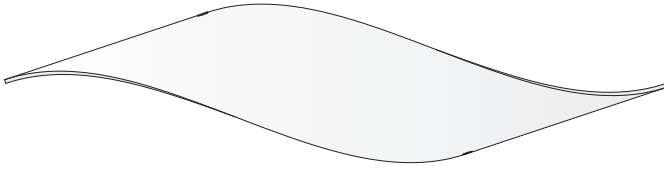

Rizz 345mm Wall fixture

Designer: Ramon Valls

05-1819-27-27V0

	Finish	Material
Structure	Brass	Aluminium
Diffuser	Tinted	Methacrylate

TECHNICAL CHARACTERISTICS

Light source

Light source: LED
Light source power (W): 6W
Luminaire total power (W): 8.2W
Color temperature: LED warm-white
3000K
CRI: 80
Qty Leds: 6
Life Time: 50.000h L80B20
Bin / Grup: 7C1/7B4

GEAR

Gear included: Yes, electronic
Voltage / Frequency:
110-240VAC/50-60Hz

Luminaire

Warranty: 2 Years

Logistics

Energy Efficiency: LED A++
EAN Code: 8435381493660
Net Weight (Kg): 0.37
Weight in Kg (packaged): 0.73
Packing: 410 x 120 x 115
Masterbox: 6

The photograph may not match the reference exactly. Please read the product description to identify the finish.

1

2

3

3.1

3.2

4

1