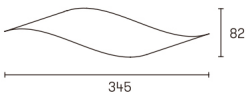

Rizz 345mm Wall fixture

Designer: Ramon Valls

05-1819-27-27V0

	Finish	Material
Structure	Brass	Aluminium
Diffuser	Tinted	Methacrylate

TECHNICAL CHARACTERISTICS

Light source

Light source: LED
Light source power (W): 6W
Luminaire total power (W): 8.2W
Color temperature: LED warm-white
3000K
CRI: 80
Qty Leds: 6
Life Time: 50.000h L80B20
Bin / Grup: 7C1/7B4

GEAR

Gear included: Yes, electronic
Voltage / Frequency:
110-240VAC/50-60Hz

Luminaire

Warranty: 2 Years

Logistics

Energy Efficiency: LED A++
EAN Code: 8435381493660
Net Weight (Kg): 0.37
Weight in Kg (packaged): 0.73
Packing: 410 x 120 x 115
Masterbox: 6

The photograph may not match the reference exactly. Please read the product description to identify the finish.

1

2

3

3.1

3.2

4

1