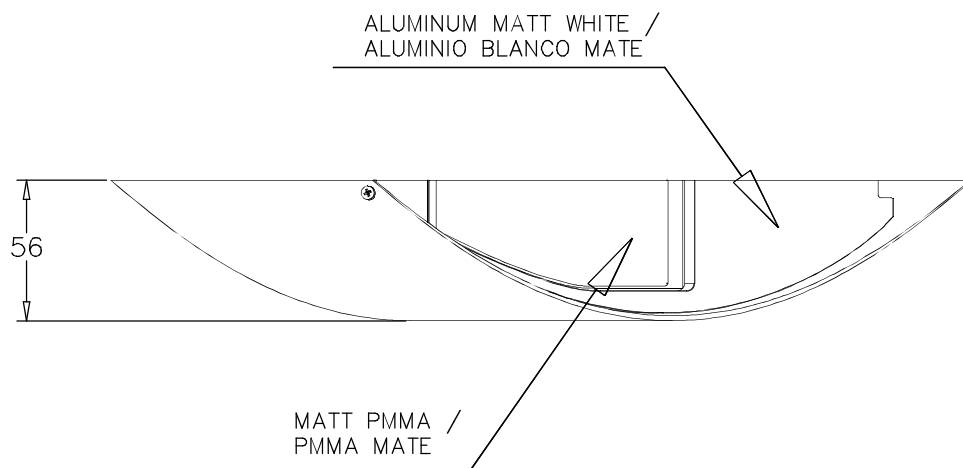

Rizz 345mm Wall fixture

Designer: Ramon Valls

05-1819-27-27V0

	Finish	Material
Structure	Brass	Aluminium
Diffuser	Tinted	Methacrylate

TECHNICAL CHARACTERISTICS

Light source

Light source: LED
Light source power (W): 6W
Luminaire total power (W): 8.2W
Color temperature: LED warm-white
3000K
CRI: 80
Qty Leds: 6
Life Time: 50.000h L80B20
Bin / Grup: 7C1/7B4

GEAR

Gear included: Yes, electronic
Voltage / Frequency:
110-240VAC/50-60Hz

Luminaire

Warranty: 2 Years

Logistics

Energy Efficiency: LED A++
EAN Code: 8435381493660
Net Weight (Kg): 0.37
Weight in Kg (packaged): 0.73
Packing: 410 x 120 x 115
Masterbox: 6

The photograph may not match the reference exactly. Please read the product description to identify the finish.

1

2

3

3.1

3.2

4

1