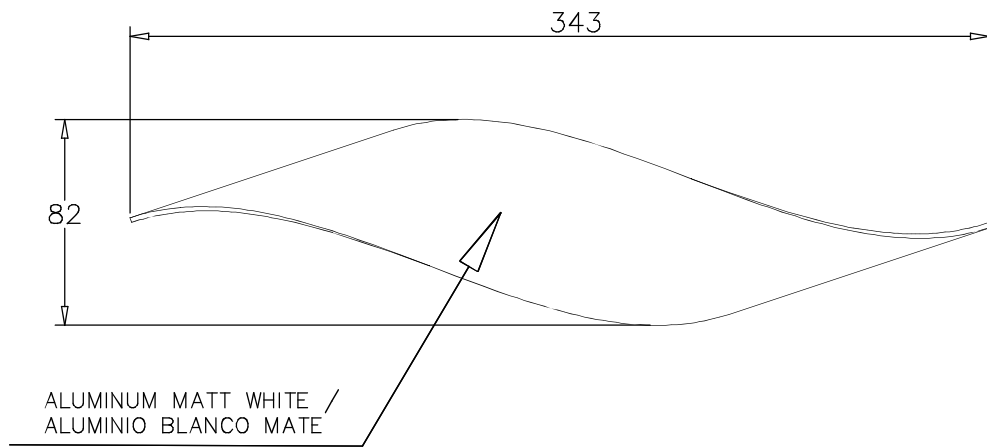

Rizz 345mm Wall fixture

Designer: Ramon Valls

05-1819-27-27V0

	Finish	Material
Structure	Brass	Aluminium
Diffuser	Tinted	Methacrylate

TECHNICAL CHARACTERISTICS

Light source

Light source: LED
Light source power (W): 6W
Luminaire total power (W): 8.2W
Color temperature: LED warm-white
3000K
CRI: 80
Qty Leds: 6
Life Time: 50.000h L80B20
Bin / Grup: 7C1/7B4

GEAR

Gear included: Yes, electronic
Voltage / Frequency:
110-240VAC/50-60Hz

Luminaire

Warranty: 2 Years

Logistics

Energy Efficiency: LED A++
EAN Code: 8435381493660
Net Weight (Kg): 0.37
Weight in Kg (packaged): 0.73
Packing: 410 x 120 x 115
Masterbox: 6

The photograph may not match the reference exactly. Please read the product description to identify the finish.

1

2

3

3.1

3.2

4

1