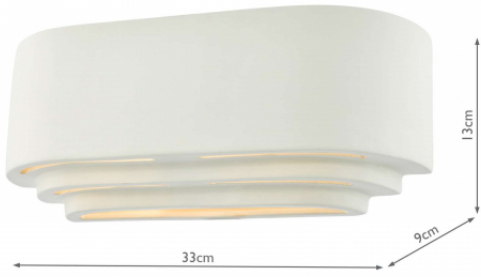

LAN372

Lando Ceramic Wall Washer White

RRP
£30.00 (inc VAT)

TECHNICAL DATA

Measurements D9 x H13 x W33cm

Finish White Ceramic

Material Ceramic

Nett Weight (kg) 1 kg

Primary Light:

Lamp 1 x 40w max SES CNDL

Recommended Lamp BUL-E14-LED-17

IP Rating

IP20

Suitable

Indoor

Electrical Class