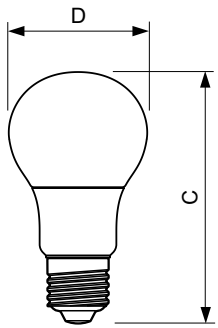

Product data

General Information		Wattage Equivalent	
Cap-Base	E27 [E27]	Wattage Equivalent	60 W
EU RoHS compliant	Yes	Starting Time (Nom)	0.5 s
Nominal Lifetime (Nom)	15000 h	Warm Up Time to 60% Light (Nom)	0.5 s
Switching Cycle	50000X	Power Factor (Nom)	0.5
Technical Type	8-60W	Voltage (Nom)	220-240 V
Light Technical		Temperature	
Color Code	827 [CCT of 2700K]	T-Case Maximum (Nom)	85 °C
Beam Angle (Nom)	200 °	Controls and Dimming	
Luminous Flux (Nom)	806 lm	Dimmable	No
Color Designation	Warm White (WW)	Mechanical and Housing	
Correlated Color Temperature (Nom)	2700 K	Bulb Finish	Frosted
Luminous Efficacy (rated) (Nom)	100.00 lm/W	Approval and Application	
Color Consistency	<6	Energy Efficiency Label (EEL)	A+
Color Rendering Index (Nom)	80	Energy Consumption kWh/1000 h	8 kWh
LLMF At End Of Nominal Lifetime (Nom)	70 %	Product Data	
Operating and Electrical		Full product code	871869970033100
Input Frequency	50 to 60 Hz		
Power (Nom)	8 W		
Lamp Current (Nom)	70 mA		

Dimensional drawing

Entrybulb A60 230V 8W-60W 2700K E27 ND

Product	D	C
CorePro LEDbulbND 8-60W A60E27 827 3CT/8	60 mm	110 mm

Photometric data

CorePro LEDbulb ND 8-60W A60

CorePro LEDbulb ND 8-60W A60

SDPO_LED Bulb_0021-Spectral Power distribution