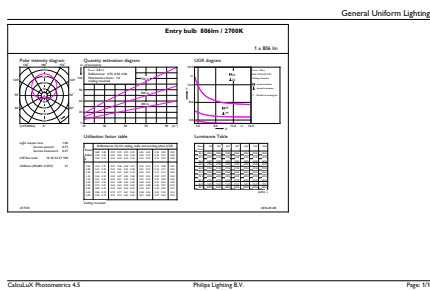

Product data

General Information		Wattage Equivalent	
Cap-Base	E27 [E27]	Wattage Equivalent	60 W
EU RoHS compliant	Yes	Starting Time (Nom)	0.5 s
Nominal Lifetime (Nom)	15000 h	Warm Up Time to 60% Light (Nom)	0.5 s
Switching Cycle	50000X	Power Factor (Nom)	0.5
Technical Type	8-60W	Voltage (Nom)	220-240 V
Light Technical		Temperature	
Color Code	827 [CCT of 2700K]	T-Case Maximum (Nom)	85 °C
Beam Angle (Nom)	200 °	Controls and Dimming	
Luminous Flux (Nom)	806 lm	Dimmable	No
Color Designation	Warm White (WW)	Mechanical and Housing	
Correlated Color Temperature (Nom)	2700 K	Bulb Finish	Frosted
Luminous Efficacy (rated) (Nom)	100.00 lm/W	Approval and Application	
Color Consistency	<6	Energy Efficiency Label (EEL)	A+
Color Rendering Index (Nom)	80	Energy Consumption kWh/1000 h	8 kWh
LLMF At End Of Nominal Lifetime (Nom)	70 %	Product Data	
Operating and Electrical		Full product code	871869970033100
Input Frequency	50 to 60 Hz		
Power (Nom)	8 W		
Lamp Current (Nom)	70 mA		

CorePro LEDbulbs

Order product name	CorePro LEDbulbND 8-60W A60E27 827 3CT/8
EAN/UPC - Product	8718699700348
Order code	929001234332
Numerator - Quantity Per Pack	1

Numerator - Packs per outer box	8
Material Nr. (12NC)	929001234332
Net Weight (Piece)	0.055 kg

Dimensional drawing

Entrybulb A60 230V 8W-60W 2700K E27 ND

Product	D	C
CorePro LEDbulbND 8-60W A60E27 827 3CT/8	60 mm	110 mm

Photometric data

CorePro LEDbulb ND 8-60W A60

CorePro LEDbulb ND 8-60W A60

SDPO_LED Bulb_0021-Spectral Power distribution