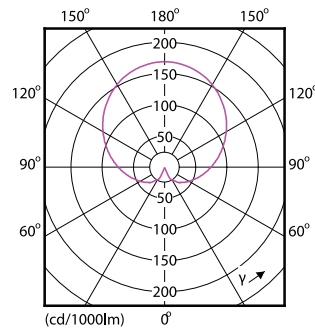

Product data

General Information		Wattage Equivalent	
Cap-Base	E27 [E27]	Wattage Equivalent	60 W
EU RoHS compliant	Yes	Starting Time (Nom)	0.5 s
Nominal Lifetime (Nom)	15000 h	Warm Up Time to 60% Light (Nom)	0.5 s
Switching Cycle	50000X	Power Factor (Nom)	0.5
Technical Type	8-60W	Voltage (Nom)	220-240 V
Light Technical		Temperature	
Color Code	827 [CCT of 2700K]	T-Case Maximum (Nom)	85 °C
Beam Angle (Nom)	200 °	Controls and Dimming	
Luminous Flux (Nom)	806 lm	Dimmable	No
Color Designation	Warm White (WW)	Mechanical and Housing	
Correlated Color Temperature (Nom)	2700 K	Bulb Finish	Frosted
Luminous Efficacy (rated) (Nom)	100.00 lm/W	Approval and Application	
Color Consistency	<6	Energy Efficiency Label (EEL)	A+
Color Rendering Index (Nom)	80	Energy Consumption kWh/1000 h	8 kWh
LLMF At End Of Nominal Lifetime (Nom)	70 %	Product Data	
Operating and Electrical		Full product code	871869970033100
Input Frequency	50 to 60 Hz		
Power (Nom)	8 W		
Lamp Current (Nom)	70 mA		

Dimensional drawing

Entrybulb A60 230V 8W-60W 2700K E27 ND

Product	D	C
CorePro LEDbulbND 8-60W A60E27 827 3CT/8	60 mm	110 mm

Photometric data

CorePro LEDbulb ND 8-60W A60

CorePro LEDbulb ND 8-60W A60

SDPO_LED Bulb_0021-Spectral Power distribution