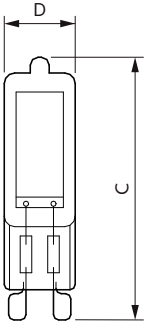

CorePro LEDcapsule MV

Product Data

Full product code	871869973500500
Order product name	CorePro LEDcapsule 2-25W ND G9 827 G
EAN/UPC - Product	8718699735005
Order code	929002326202
Numerator - Quantity Per Pack	1

Numerator - Packs per outer box	12
Material Nr. (12NC)	929002326202
Net Weight (Piece)	0.006 kg

Dimensional drawing

R7S & G9 DOB ND EU/GMGC/LATAM GLASS