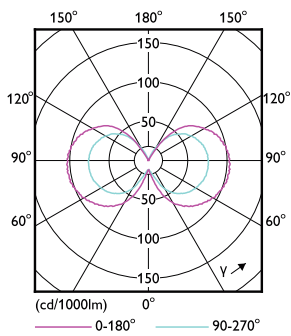

LEDcapsule G9