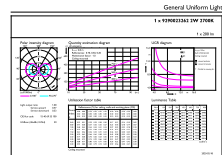

Photometric data

LEDcapsule 2W G9 827