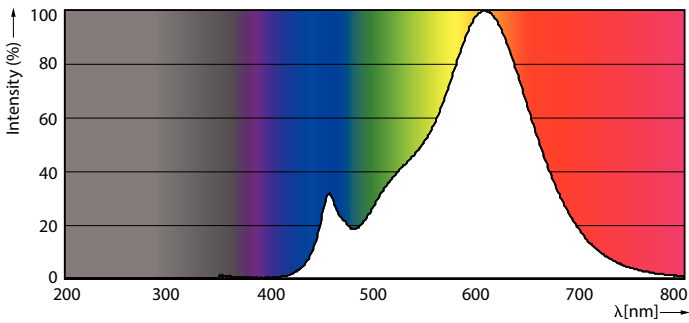

CorePro LEDcapsule MV

Product Data

Full product code	871869973500500
Order product name	CorePro LEDcapsule 2-25W ND G9 827 G
EAN/UPC - Product	8718699735005
Order code	929002326202
Numerator - Quantity Per Pack	1

Numerator - Packs per outer box	12
Material Nr. (12NC)	929002326202
Net Weight (Piece)	0.006 kg

Dimensional drawing

Product	D	C
CorePro LEDcapsule 2-25W ND G9 827 G	13.5 mm	50 mm

Photometric data

LEDcapsule 2W G9 827

LEDcapsule 2W G9 827