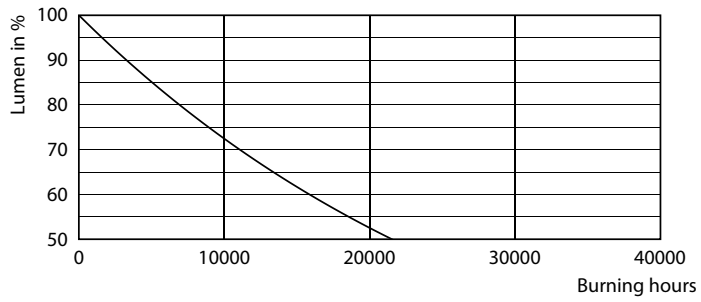

Photometric data

©2020 Philips Lighting B.V. Philips Lighting B.V. Page 1/1

LEDcapsule 2W G9 827

LEDcapsule 2W G9 827

LEDcapsule G9

CorePro LEDcapsule MV

Lifetime

10K