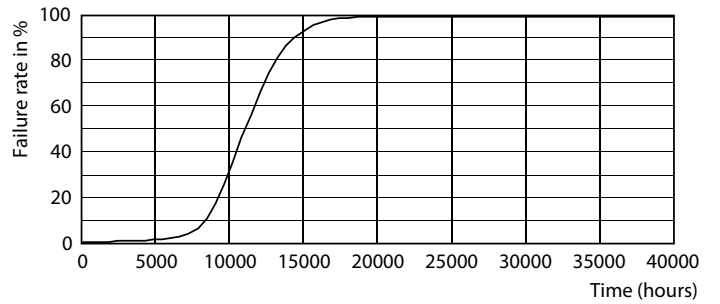

Photometric data

©2020 Philips Lighting B.V. Philips Lighting B.V. Page 1/1

LEDcapsule 2W G9 827

LEDcapsule 2W G9 827

LEDcapsule G9

CorePro LEDcapsule MV

Lifetime

10K