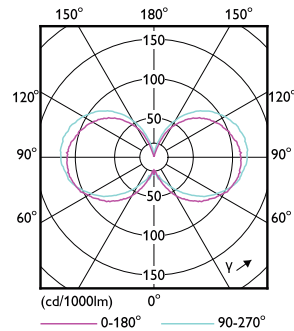

### Product data

General Information	
Cap-Base	E14 [ E14]
EU RoHS compliant	Yes
Nominal Lifetime (Nom)	15000 h
Switching Cycle	20000X
Technical Type	4.5-40W
Light Technical	
Color Code	827 [ CCT of 2700K]
Beam Angle (Nom)	270 °
Luminous Flux (Nom)	470 lm
Color Designation	Warm White (WW)
Correlated Color Temperature (Nom)	2700 K
Luminous Efficacy (rated) (Nom)	104.00 lm/W
Color Consistency	<6
Color Rendering Index (Nom)	80
LLMF At End Of Nominal Lifetime (Nom)	70 %
Operating and Electrical	
Input Frequency	50 to 60 Hz

### Dimensional drawing

BA35 230V 6-40W 470lm 2700K B22 D CL

Product	D	C
Classic LEDCandle D 4.5-40W B35 E14 827 CL	35 mm	99 mm

### Photometric data

LEDbulb CLA 4,5W A60 E27 827 CL

LEDbulb CLA WGD CRI90

LEDbulb CLA 4,5W B35 E14 827 CL