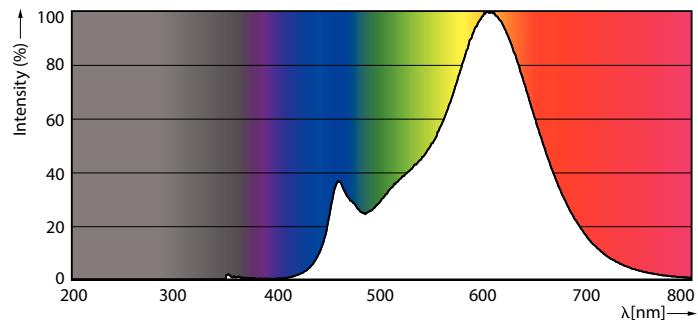

Photometric data

LEDbulb CLA 4,5W A60 E27 827 CL