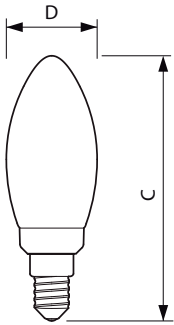

### Product data

General Information	
Cap-Base	E14 [ E14]
EU RoHS compliant	Yes
Nominal Lifetime (Nom)	15000 h
Switching Cycle	20000X
Technical Type	4.5-40W
Light Technical	
Color Code	827 [ CCT of 2700K]
Beam Angle (Nom)	270 °
Luminous Flux (Nom)	470 lm
Color Designation	Warm White (WW)
Correlated Color Temperature (Nom)	2700 K
Luminous Efficacy (rated) (Nom)	104.00 lm/W
Color Consistency	<6
Color Rendering Index (Nom)	80
LLMF At End Of Nominal Lifetime (Nom)	70 %
Operating and Electrical	
Input Frequency	50 to 60 Hz

Power (Nom)	4.5 W
Lamp Current (Nom)	25 mA
Wattage Equivalent	40 W
Starting Time (Nom)	0.5 s
Warm Up Time to 60% Light (Nom)	0.5 s
Power Factor (Nom)	0.7
Voltage (Nom)	220-240 V
Temperature	
T-Case Maximum (Nom)	55 °C
Controls and Dimming	
Dimmable	Yes
Mechanical and Housing	
Bulb Finish	Clear
Approval and Application	
Energy Efficiency Label (EEL)	A++

### Dimensional drawing

BA35 230V 6-40W 470lm 2700K B22 D CL

Product	D	C
Classic LEDCandle D 4.5-40W B35 E14 827 CL	35 mm	99 mm