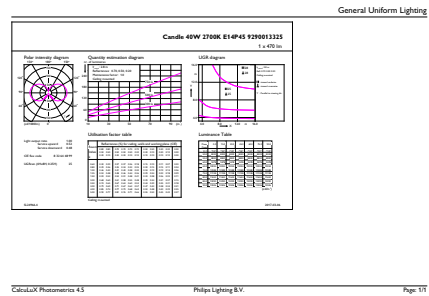

LEDbulb 40W E14 827 CL P45