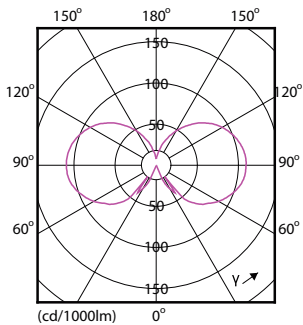

LEDbulb 40W E14 827 CL B35