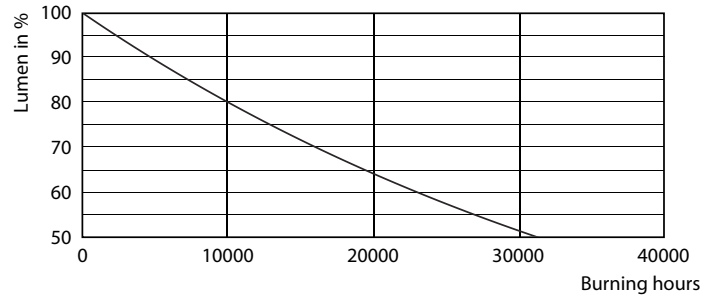

LEDbulb 40W E27 827 CL A60 D