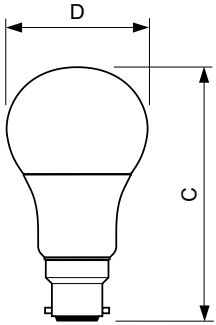

### Product data

General Information		Wattage Equivalent	
Cap-Base	B22 [ B22]		75 W
EU RoHS compliant	Yes	Starting Time (Nom)	0.5 s
Nominal Lifetime (Nom)	15000 h	Warm Up Time to 60% Light (Nom)	0.5 s
Switching Cycle	50000X	Power Factor (Nom)	0.5
Technical Type	11-75W	Voltage (Nom)	220-240 V
Light Technical		Temperature	
Color Code	827 [ CCT of 2700K]	T-Case Maximum (Nom)	80 °C
Beam Angle (Nom)	200 °	Controls and Dimming	
Luminous Flux (Nom)	1055 lm	Dimmable	No
Color Designation	Warm White (WW)	Mechanical and Housing	
Correlated Color Temperature (Nom)	2700 K	Bulb Finish	Frosted
Luminous Efficacy (rated) (Nom)	95.00 lm/W	Approval and Application	
Color Consistency	<6	Energy Efficiency Label (EEL)	A+
Color Rendering Index (Nom)	80	Energy Consumption kWh/1000 h	11 kWh
LLMF At End Of Nominal Lifetime (Nom)	70 %	Product Data	
Operating and Electrical		Full product code	871869657761500
Input Frequency	50 to 60 Hz	Order product name	CorePro LEDbulb ND 11-75W A60 B22 827
Power (Nom)	11 W		
Lamp Current (Nom)	95 mA		

## Dimensional drawing

Entrybulb 230V 10.5W-75W 2700K B22 ND

Product	D	C
CorePro LEDbulb ND 11-75W A60 B22 827	60 mm	110 mm