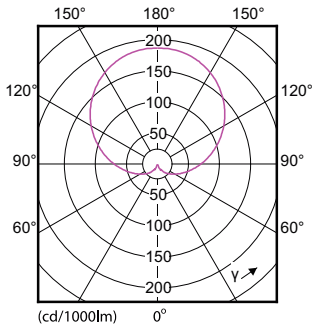

Photometric data

CorePro LEDbulb ND 11-75W A60