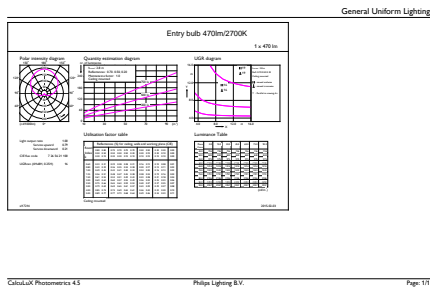

CorePro LEDbulbs

EAN/UPC - Product	8718696577653
Order code	929001233802
Numerator - Quantity Per Pack	1
Numerator - Packs per outer box	10

Material Nr. (12NC)	929001233802
Net Weight (Piece)	0.076 kg

Dimensional drawing

D

Product	D	C
CorePro LEDbulb ND 5.5-40W A60 B22 827	60 mm	110 mm

Entrybulb 230V 6W-40W 470lm 2700K B22 ND

Photometric data