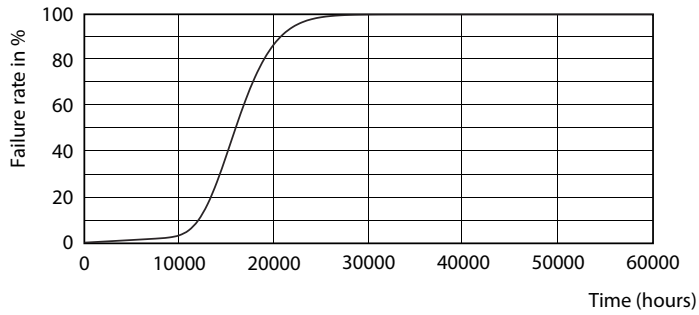

CorePro LEDbulbs

Lifetime

LEDbulb 40W E27 830 FR A60