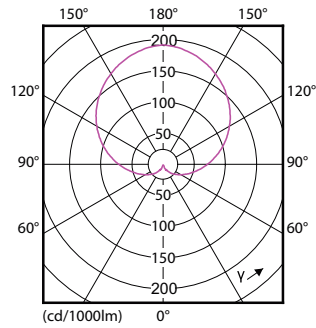

CorePro LEDbulbs

EAN/UPC - Product	8718696577653
Order code	929001233802
Numerator - Quantity Per Pack	1
Numerator - Packs per outer box	10

Material Nr. (12NC)	929001233802
Net Weight (Piece)	0.076 kg

Dimensional drawing

D

Product	D	C
CorePro LEDbulb ND 5.5-40W A60 B22 827	60 mm	110 mm

Entrybulb 230V 6W-40W 470lm 2700K B22 ND

Photometric data