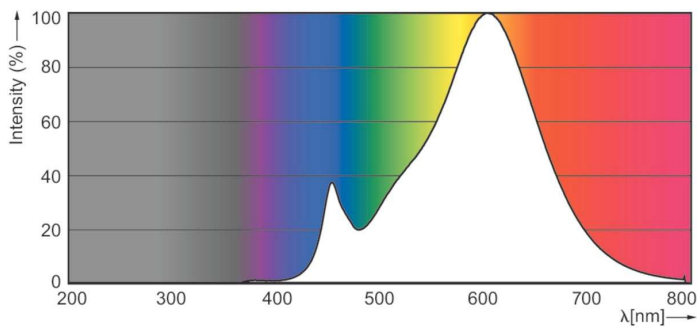

Photometric data

Standard Reference 01 Page 01

LEDspotMV GU10 MR16 827

LED Lamps, CorePro LEDspotMV 4.6-50W GU10 PAR16 827 355lm 36D