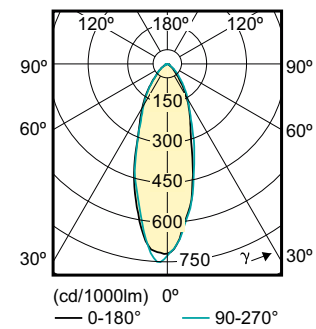

Product data

General Information	
Cap-Base	GU10 [GU10]
EU RoHS compliant	Yes
Nominal Lifetime (Nom)	15000 h
Switching Cycle	50000X
Technical Type	4.6-50W
Light Technical	
Color Code	827 [CCT of 2700K]
Beam Angle (Nom)	36 °
Luminous Flux (Nom)	355 lm
Luminous Intensity (Nom)	700 cd
Color Designation	Warm White (WW)
Correlated Color Temperature (Nom)	2700 K
Luminous Efficacy (rated) (Nom)	77.00 lm/W
Color Consistency	<6
Color Rendering Index (Nom)	80
LLMF At End Of Nominal Lifetime (Nom)	70 %
Luminous Flux in 90° Cone (Rated)	355 lm
Operating and Electrical	
Input Frequency	50 to 60 Hz
Power (Nom)	4.6 W

CorePro LEDspot MV

Numerator - Quantity Per Pack	1
Numerator - Packs per outer box	10
Material Nr. (12NC)	929001215232

Net Weight (Piece)	0.036 kg
--------------------	----------

Dimensional drawing

LEDClassic 50W GU10 WW 230V 36D ND 1BC/6

Product	D	C
Corepro LEDspot 4.6-50W GU10 827 36D	50 mm	54 mm

Photometric data

Standard Reference 01 Page 01

LEDspotMV GU10 MR16 827

LED Lamps, CorePro LEDspotMV 4.6-50W GU10 PAR16 827 355lm 36D

LED Lamps, CorePro LEDspotMV 4.6-50W GU10 PAR16 827 355lm 36D