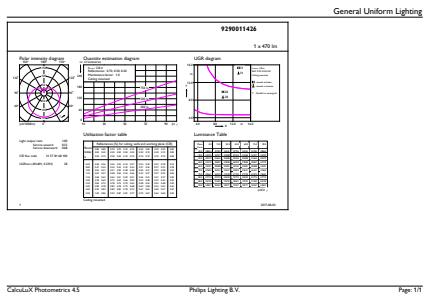

Photometric data

CorePro LEDlustre 40W E14 827 CL P45 ND