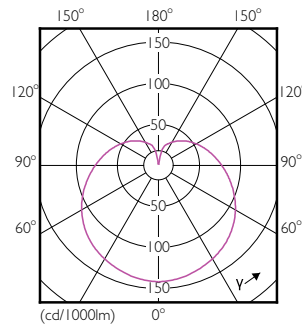

CorePro LEDlustre 40W E14 827 CL P45 ND