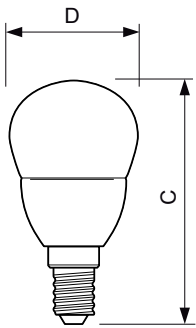

## Dimensional drawing

LED ND 5.5-40W E14 827 220-240V P45 CL

Product	D	C
Corepro lustre ND 5.5-40W E14 827 P45 CL	45 mm	88 mm