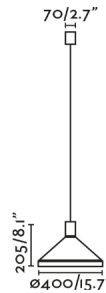

KOMBO is a family of pendant lamps created by Nutcreatives. The series has different sizes and finishes that share a black cylindrical structure in the upper part. The shade of this beige light is made in metal, is minimalist in style and plays with geometric shapes. Version with multiple 1 - light canopy. It measures 40 cm in diameter.

General characteristics

Fixation	Ceiling
Type	II
IP	20
voltage	100V-240V
Hertz	50/60Hz
Cable length	1500 mm
Max. Power	15W

Material

Body/Structure	Steel
Screen	Steel

Finish

Body/Structure	Matt Black
Screen	Beige